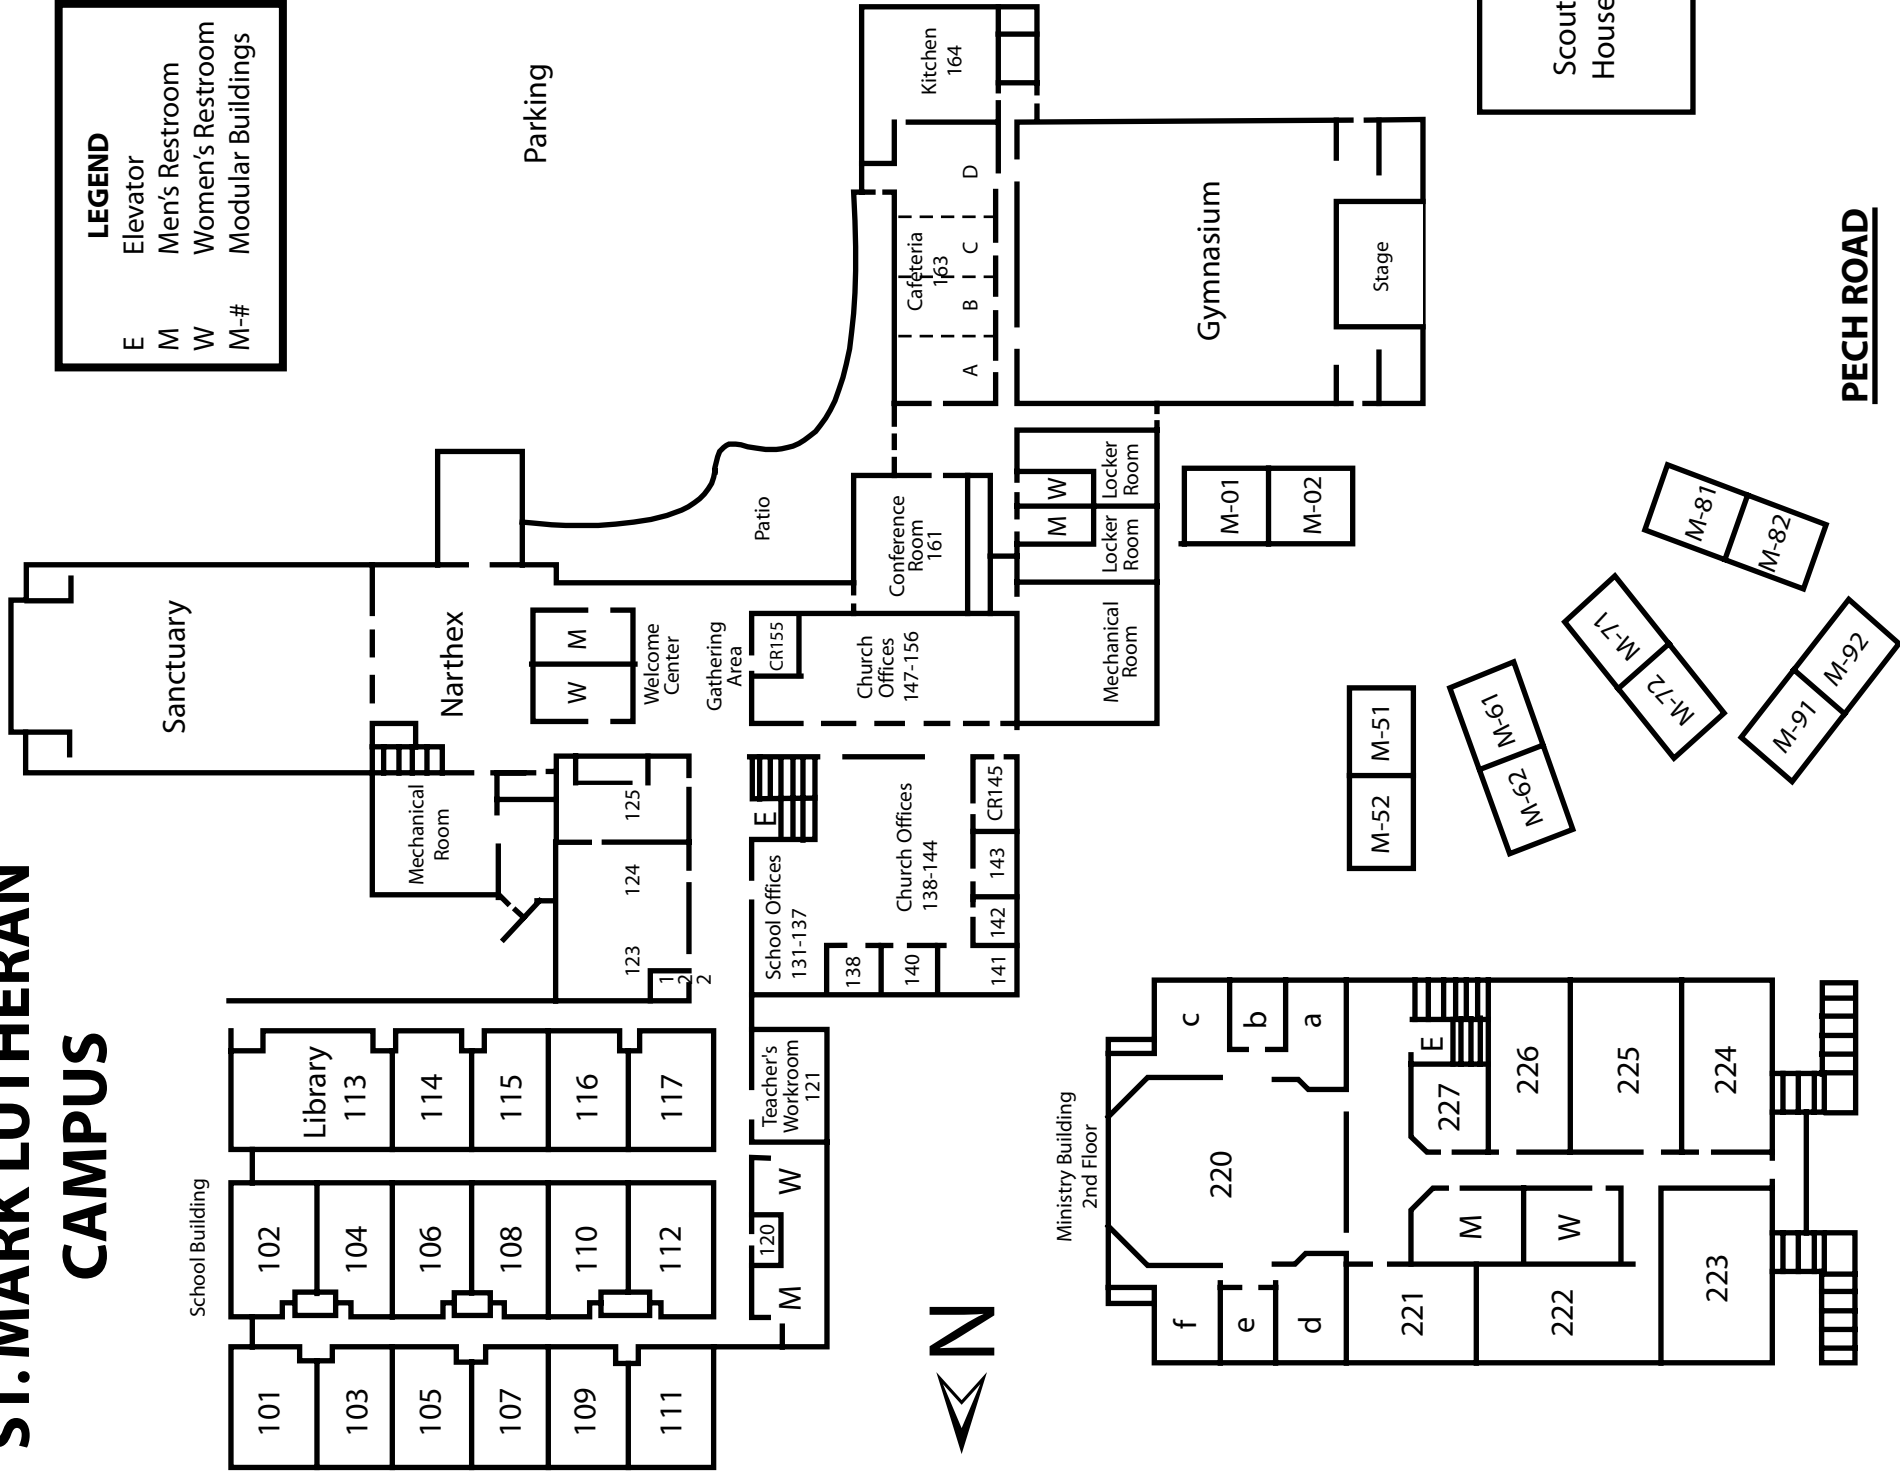

Youth

Infants - 2 years	Nursery, RM 125	3rd & 4th grade	RM 110
3 years - Pre-School	RM 116	5th & 6th grade	RM 223
4 - 5 years/Pre-K & Kindergarten	RM 117	7th & 8th grade	M-52
1st grade	RM 105	9th - 12th grade	M-91 (SM ²)
2nd grade	RM 105		

ST. MARK LUTHERAN CAMPUS

HILLEDAHL

LEGEND
 E Elevator
 M Men's Restroom
 W Women's Restroom
 M-# Modular Buildings

PECH ROAD